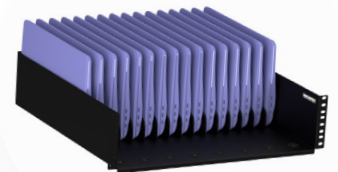

3U 18" DEPTH RACK MOUNTABLE CHARGING SHELF

Kendall Howard revolutionizes your charging routine with design and function

3U 18" DEPTH RACK MOUNTABLE CHARGING SHELF

Item #1906-1-004-03

SPACE SAVER

Whether you're in an office, a data center, or a school, efficient device charging is essential. Introducing the 3U 18" Depth Rack Mountable Charging Shelf 16 Ports. With removable dividers and integrated grommets for cable access, this shelf streamlines charging. Power up to 16 devices at once in a tidy workspace. Say goodbye to tangles and messy wires. Elevate your workspace into a realm of productivity and organization—your devices (and your team) will appreciate it.

FEATURES

- Up to 16 charging slots
- Removable dividers
- Integrated grommets for charging cables
- 75 lbs. weight capacity
- 19" EIA compliant
- Made in the USA
- Limited Lifetime Warranty

Removable Dividers