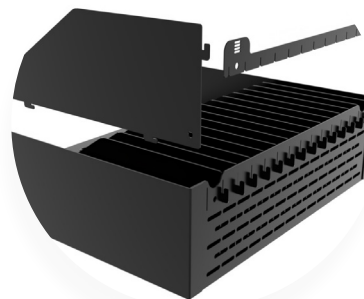

3U 18" DEPTH RACK MOUNTABLE CHARGING SHELF

Kendall Howard revolutionizes your charging routine with design and function

3U 18" DEPTH RACK MOUNTABLE CHARGING SHELF

Item #1906-1-004-03

SPACE SAVER

Whether you're in an office, a data center, or a school, efficient device charging is essential. Introducing the 3U 18" Depth Rack Mountable Charging Shelf 16 Ports. With removable dividers and integrated grommets for cable access, this shelf streamlines charging. Power up to 16 devices at once in a tidy workspace. Say goodbye to tangles and messy wires. Elevate your workspace into a realm of productivity and organization—your devices (and your team) will appreciate it.

FEATURES

- Up to 16 charging slots
- Removable dividers
- Integrated grommets for charging cables
- 75 lbs. weight capacity
- 19" EIA compliant
- Made in the USA
- Limited Lifetime Warranty

Removable Dividers